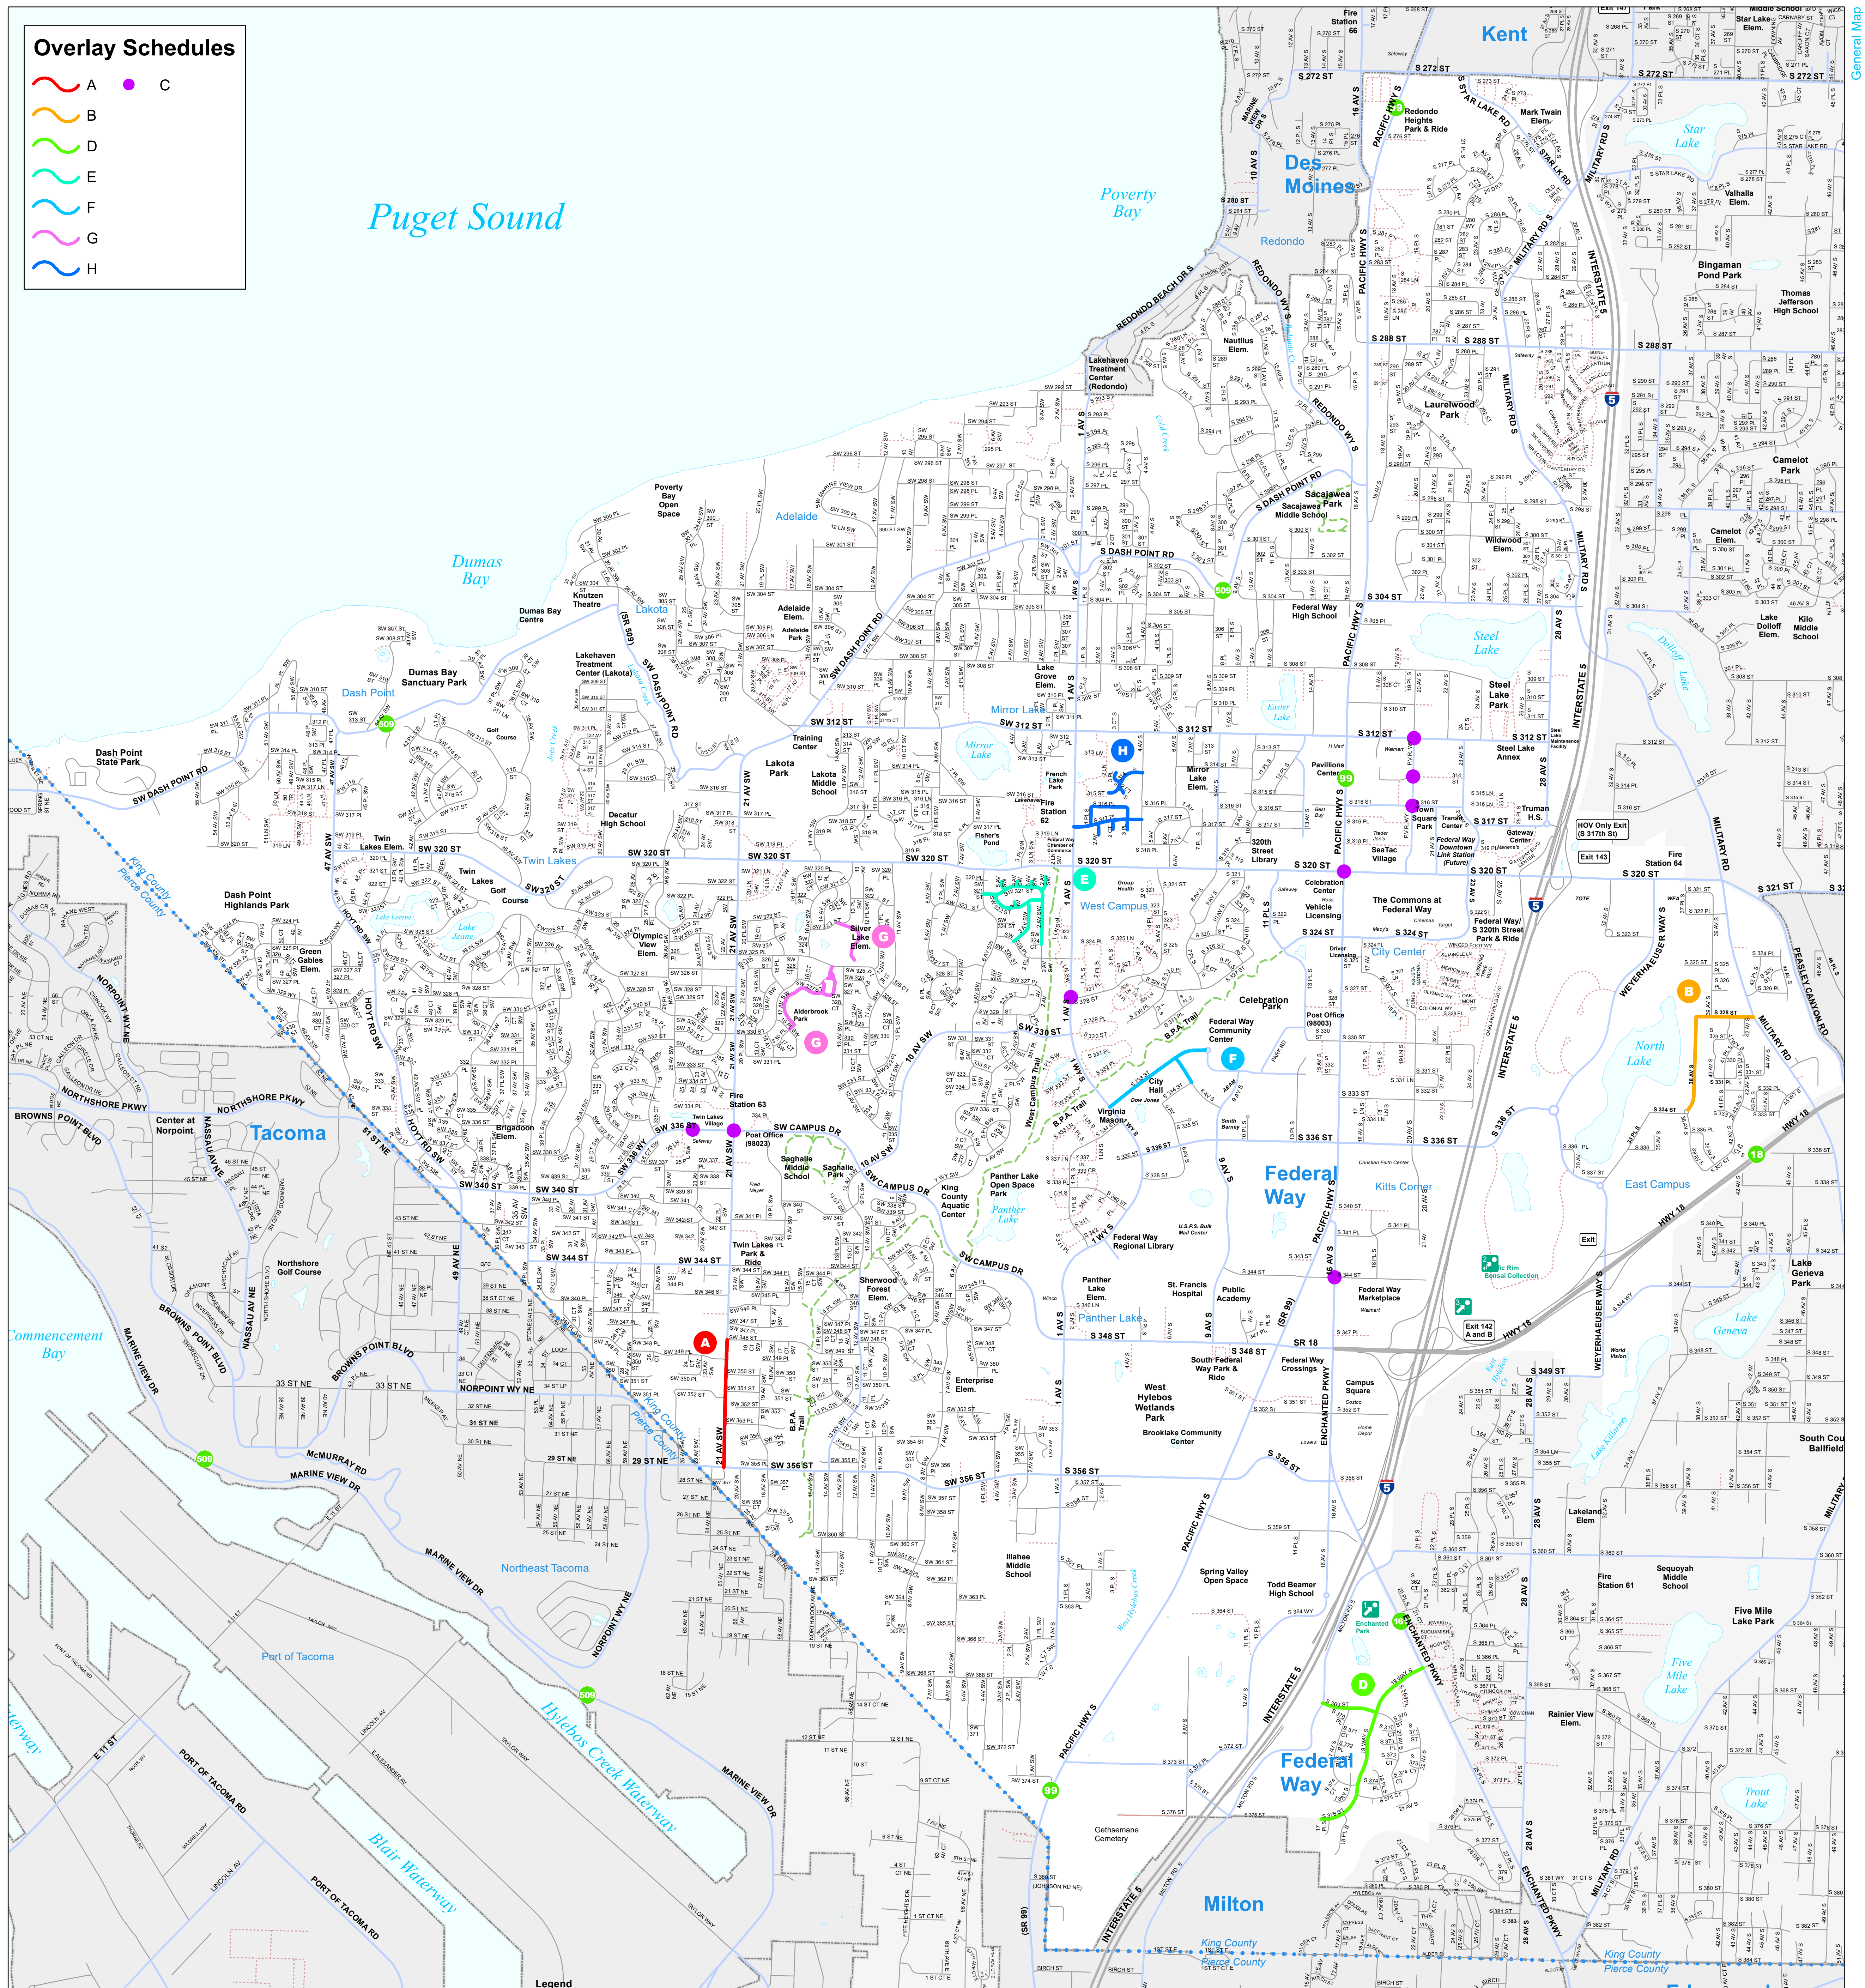

# City of Federal Way

# 2024 Asphalt Overlay Schedule

Map Date: October 2023  
City of Federal Way,  
Public Works Department  
33325 8th Ave S  
Federal Way, WA 98003  
(253) 835-7000  
www.cityoffederalway.com

## Overlay Schedules

- A
- B
- D
- E
- F
- G
- H
- C

Puget Sound

- Paved Trails
- Private Street
- Freeway Ramp
- King County Boundary
- Divided Freeway
- City Limits
- Arterial Street
- Collector Street
- Local Street

This map is accompanied by NO warranties, and is simply a graphic representation.