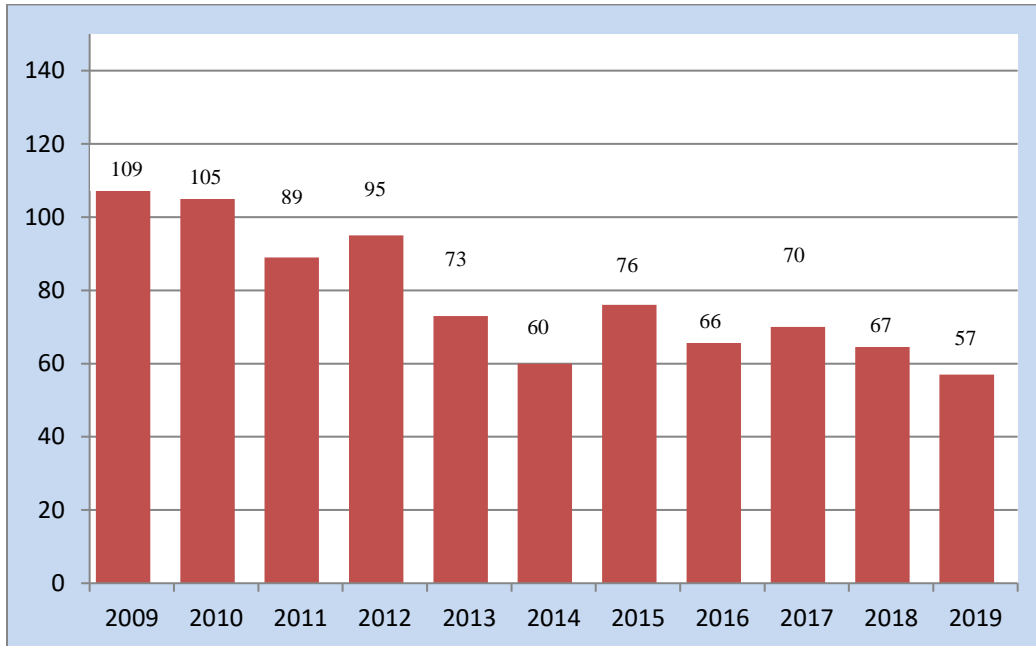

Use of Force annual totals from 2009 to 2019

The Federal Way Police Department strives to employ de-escalation techniques in every possible situation. It should be noted that the 2019 Use of Force statistics are the lowest totals in over 10 years. In 2019 there were a total of 57 Use of Force incidents.

Reported Injuries (2015-2019)

Forced used by time of day (2015-2019)

Shift hours defined: Days 0600 - 1400, Swings 1400 - 2230, Graves 2230 - 0600

Force used by day of the week (2015-2019)

Force used by demographics (2015-2019)