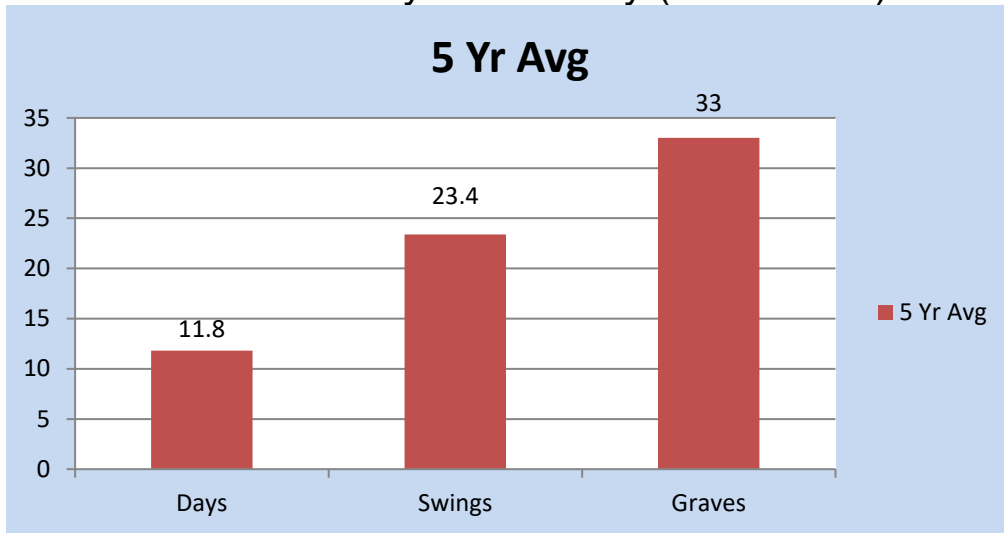

Use of Force annual totals from 2009 to 2019

The Federal Way Police Department strives to employ de-escalation techniques in every possible situation. It should be noted that the 2019 Use of Force statistics are the lowest totals in over 10 years. In 2019 there were a total of 57 Use of Force incidents.

Reported Injuries (2015-2019)

Forced used by time of day (2015-2019)

Shift hours defined: Days 0600 - 1400, Swings 1400 - 2230, Graves 2230 - 0600

Force used by day of the week (2015-2019)

Force used by demographics (2015-2019)