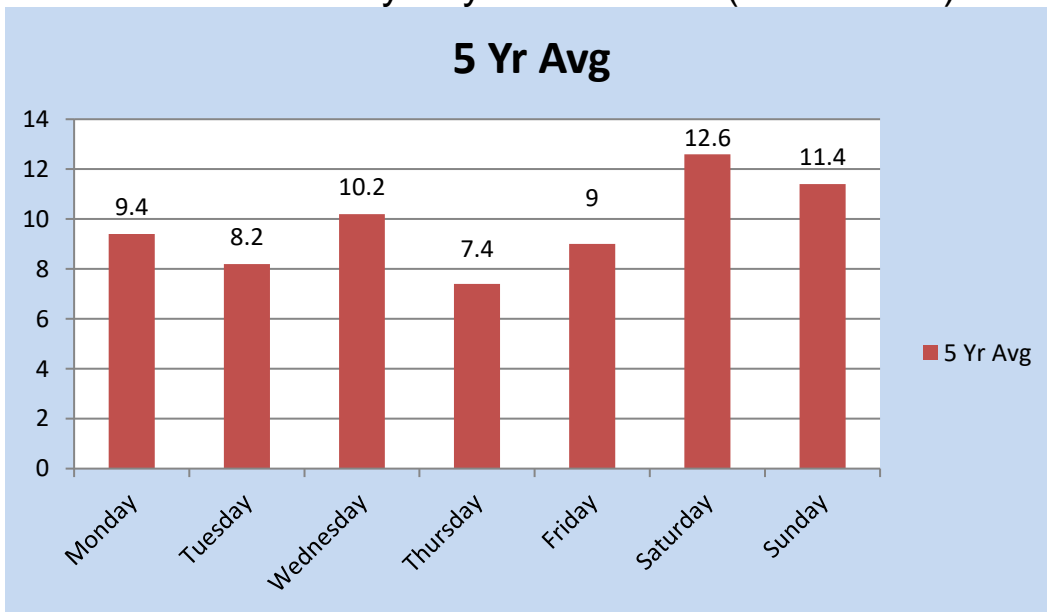

Use of Force annual totals from 2009 to 2019

The Federal Way Police Department strives to employ de-escalation techniques in every possible situation. It should be noted that the 2019 Use of Force statistics are the lowest totals in over 10 years. In 2019 there were a total of 57 Use of Force incidents.

Reported Injuries (2015-2019)

Forced used by time of day (2015-2019)

Shift hours defined: Days 0600 - 1400, Swings 1400 - 2230, Graves 2230 - 0600

Force used by day of the week (2015-2019)

Force used by demographics (2015-2019)