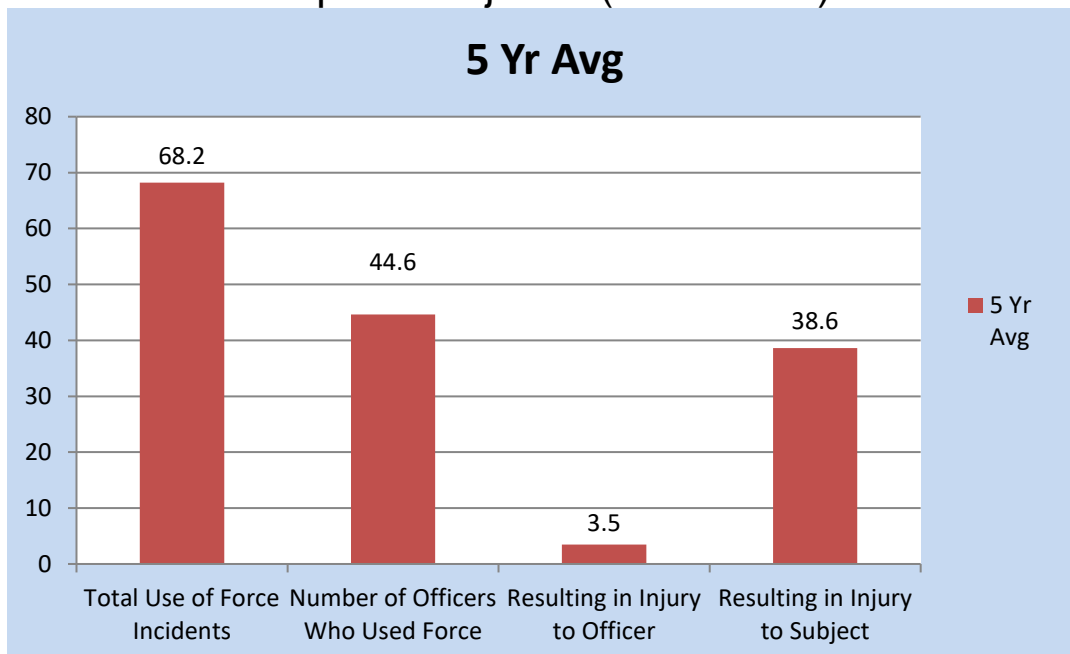

Use of Force annual totals from 2009 to 2019

The Federal Way Police Department strives to employ de-escalation techniques in every possible situation. It should be noted that the 2019 Use of Force statistics are the lowest totals in over 10 years. In 2019 there were a total of 57 Use of Force incidents.

Reported Injuries (2015-2019)

Forced used by time of day (2015-2019)

Shift hours defined: Days 0600 - 1400, Swings 1400 - 2230, Graves 2230 - 0600

Force used by day of the week (2015-2019)

Force used by demographics (2015-2019)