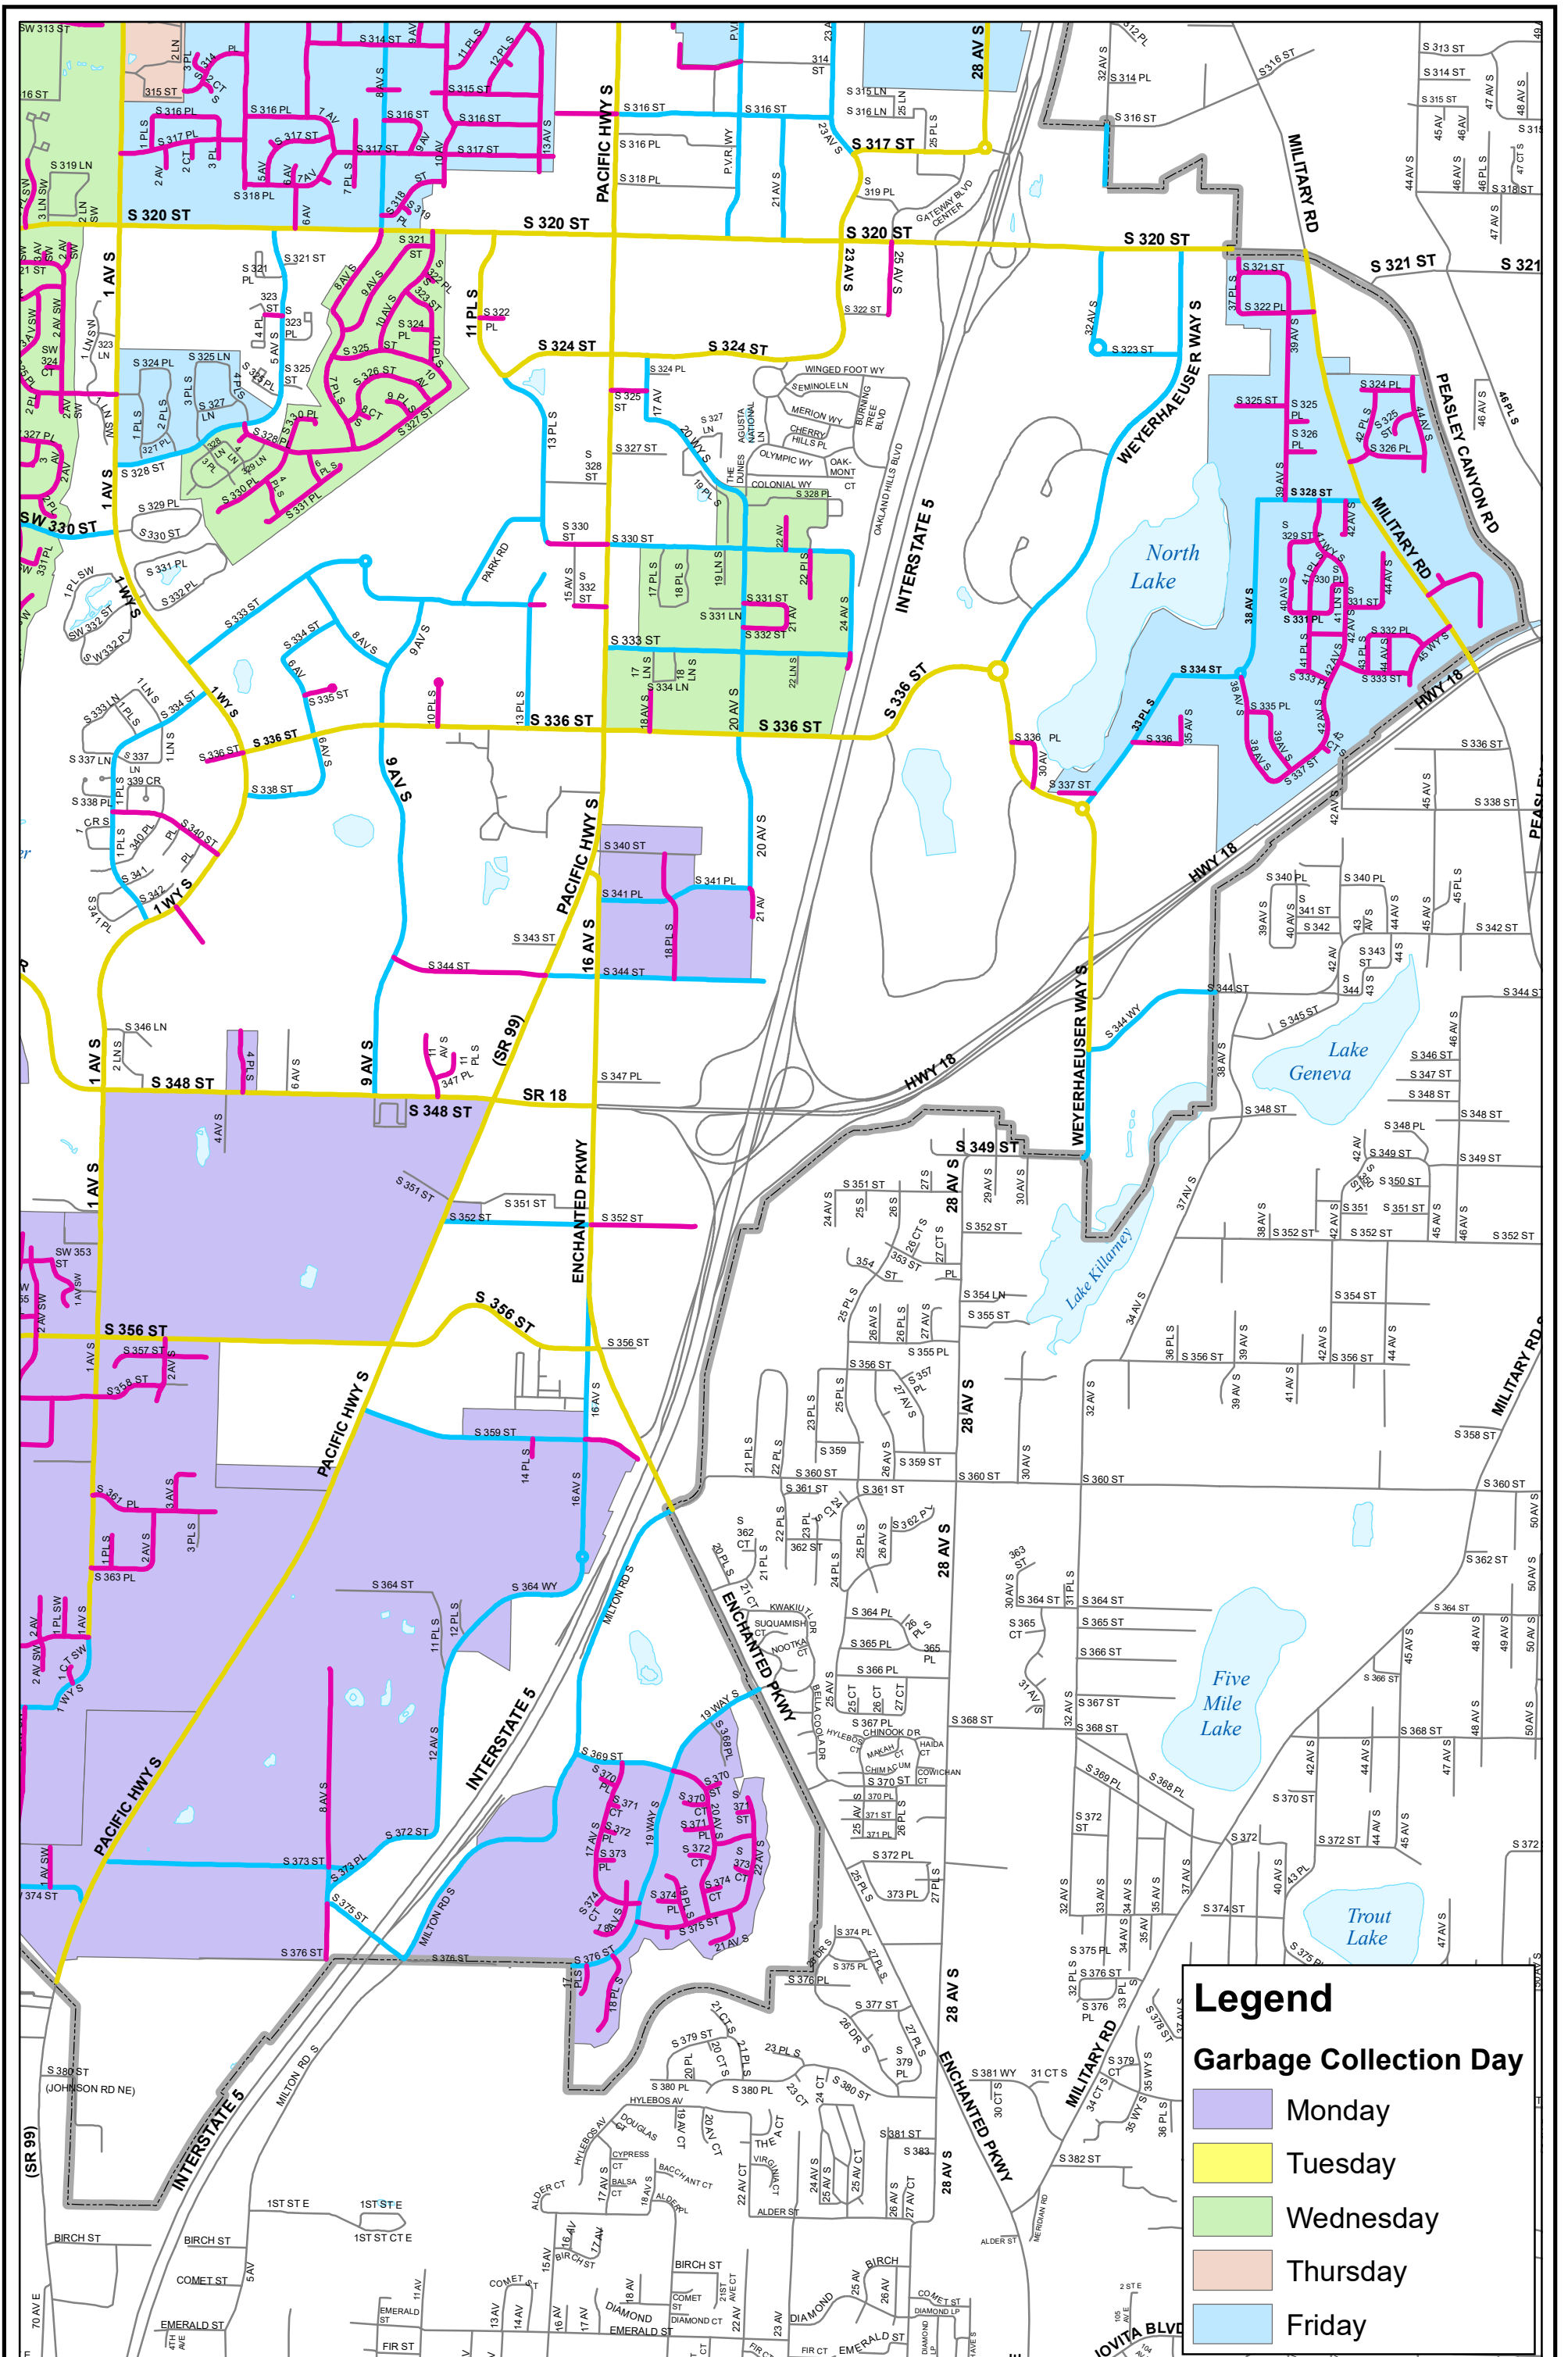

# Street Sweeping Map - Section A

- Key:
- Arterial Streets
  - Collector Streets
  - Residential Streets
  - Other Streets
  - City Limits

## Garbage Collection Day

- Monday
- Tuesday
- Wednesday
- Thursday
- Friday

# Street Sweeping Map - Section B

- Key:
- Arterial Streets
  - Collector Streets
  - Residential Streets
  - Other Streets
  - City Limits

**Legend**

**Garbage Collection Day**

- Monday
- Tuesday
- Wednesday
- Thursday
- Friday

### Legend

**Garbage Collection Day**

- Monday
- Tuesday
- Wednesday
- Thursday
- Friday