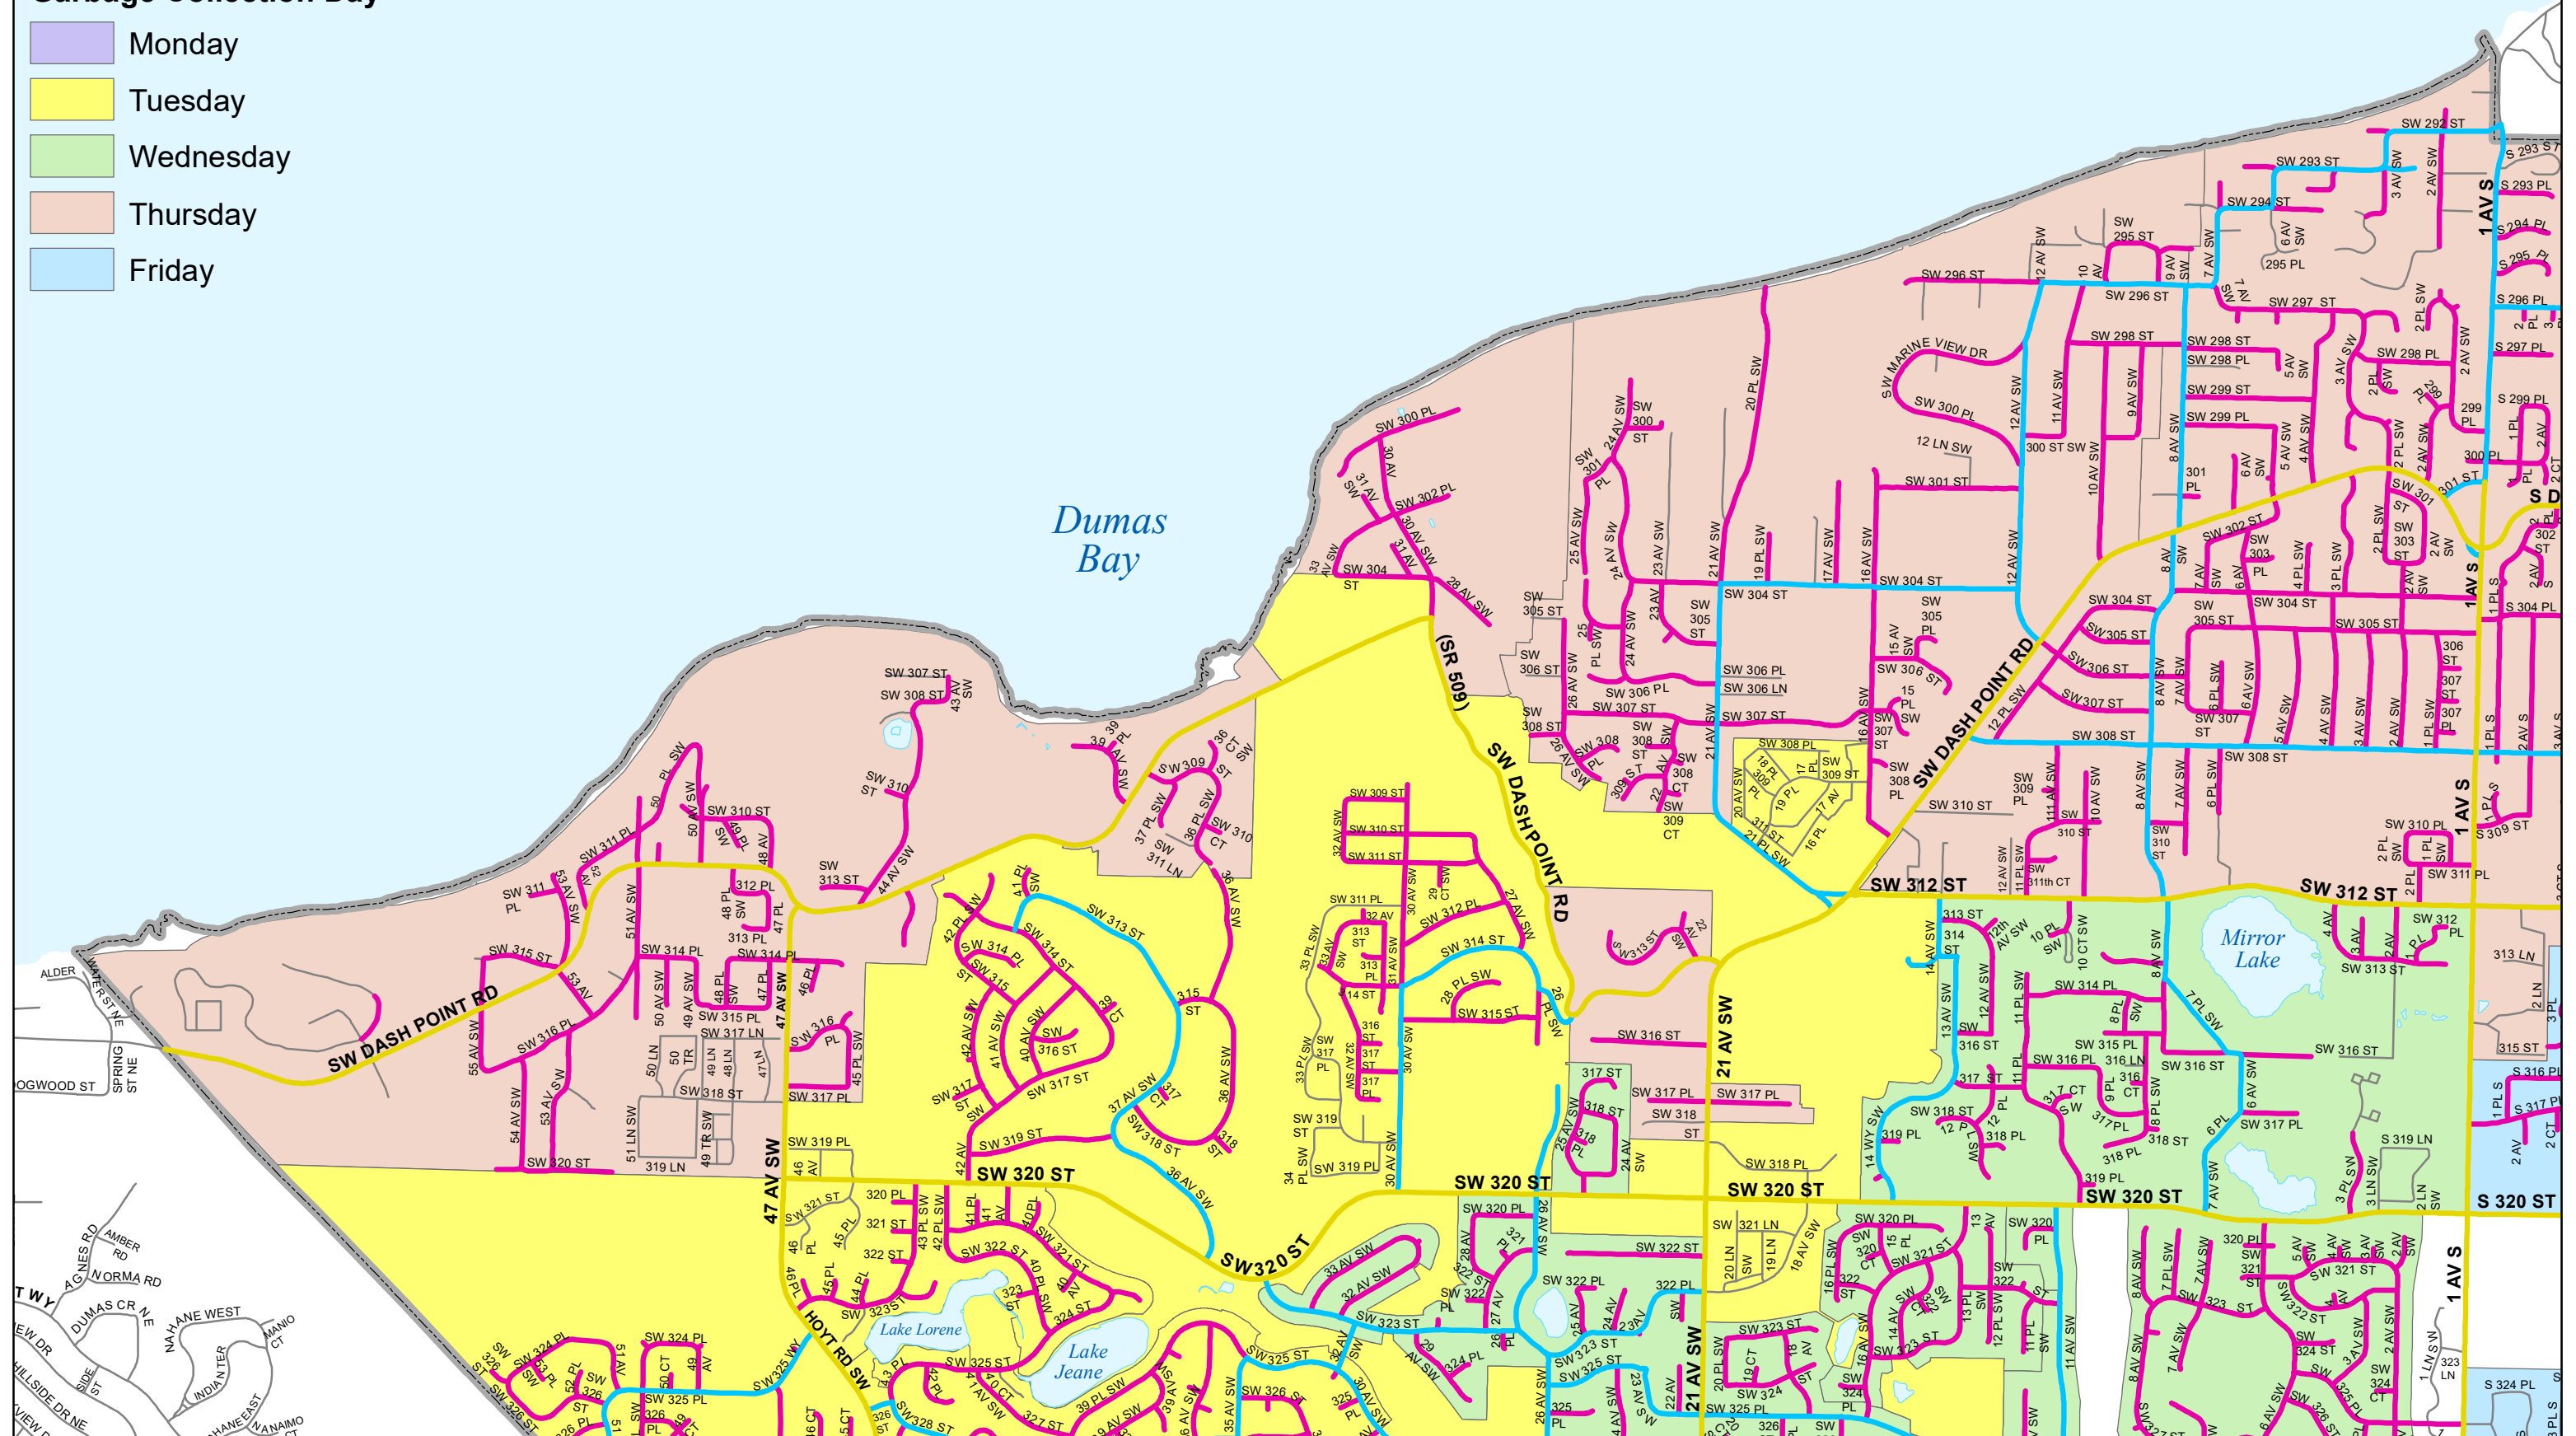

## Garbage Collection Day

- Monday
- Tuesday
- Wednesday
- Thursday
- Friday

# Street Sweeping Map - Section A

- Key:
- Arterial Streets
  - Collector Streets
  - Residential Streets
  - Other Streets
  - City Limits

# Street Sweeping Map - Section B

- Key:
- Arterial Streets
  - Collector Streets
  - Residential Streets
  - Other Streets
  - City Limits

**Legend**

**Garbage Collection Day**

- Monday
- Tuesday
- Wednesday
- Thursday
- Friday

### Legend

**Garbage Collection Day**

- Monday
- Tuesday
- Wednesday
- Thursday
- Friday