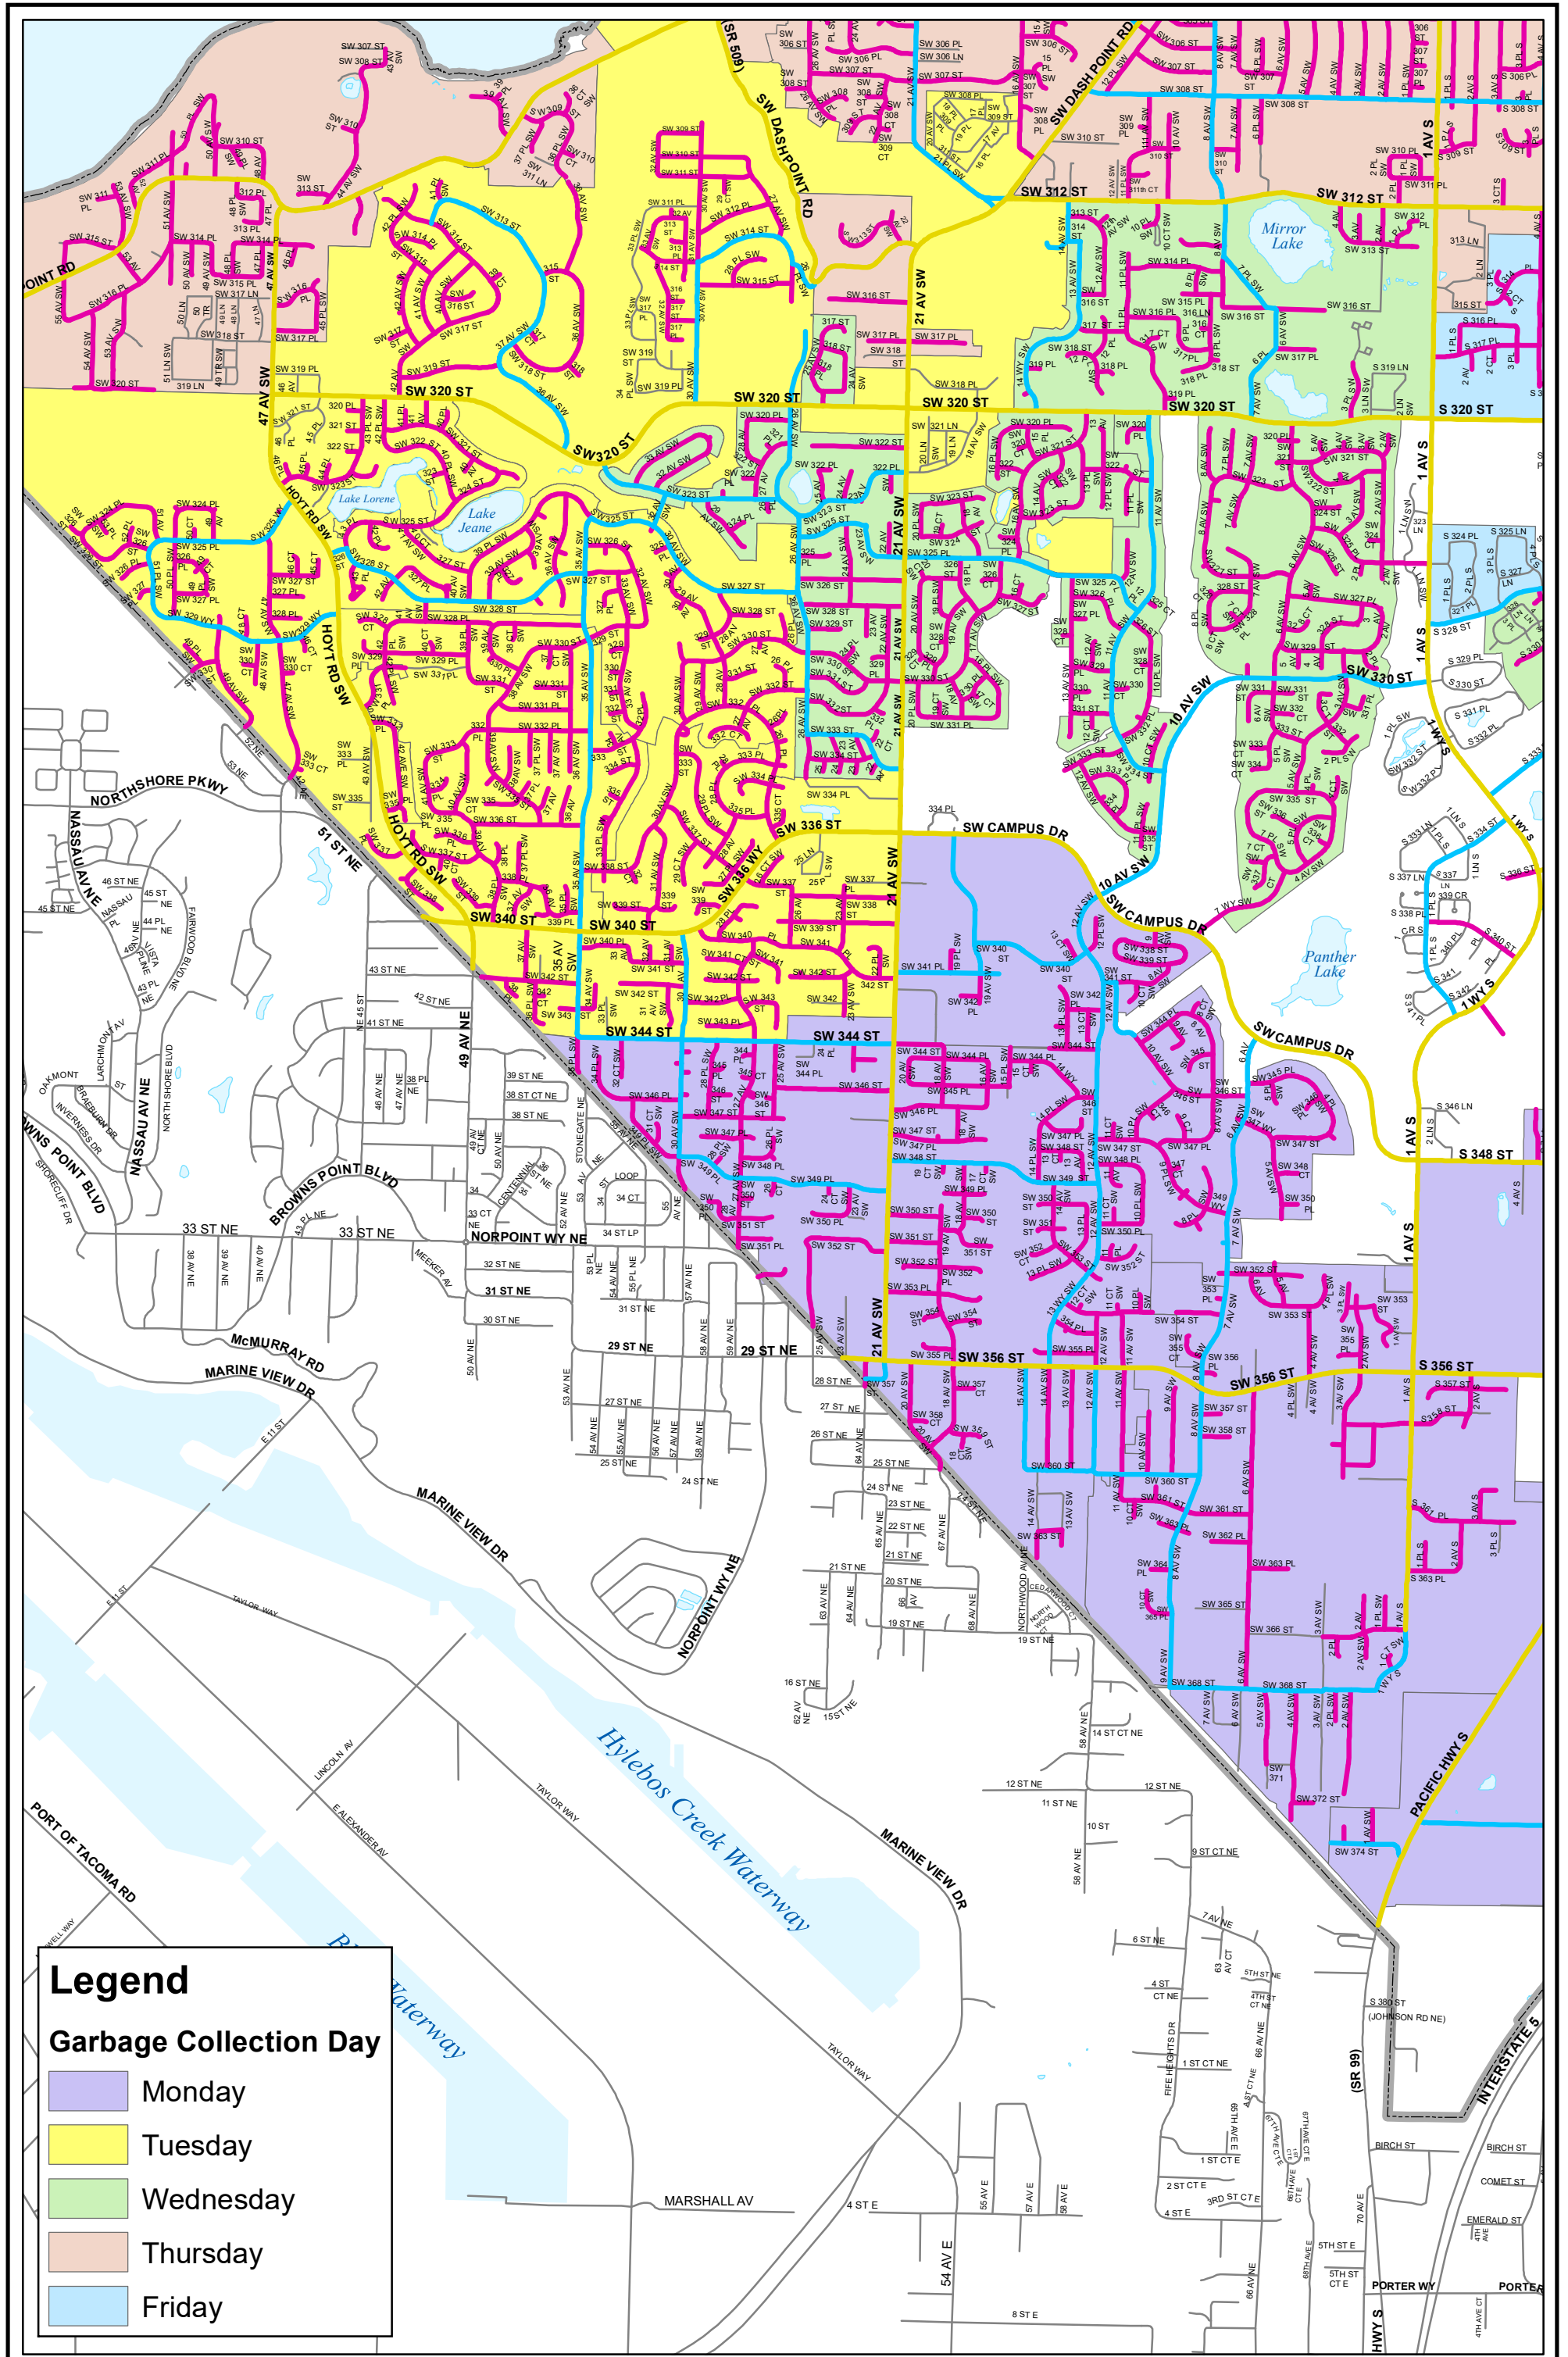

# Street Sweeping Map - Section A

- Key:
- Arterial Streets
  - Collector Streets
  - Residential Streets
  - Other Streets
  - City Limits

## Garbage Collection Day

- Monday
- Tuesday
- Wednesday
- Thursday
- Friday

# Street Sweeping Map - Section B

- Key:
- Arterial Streets
  - Collector Streets
  - Residential Streets
  - Other Streets
  - City Limits

**Legend**

**Garbage Collection Day**

- Monday
- Tuesday
- Wednesday
- Thursday
- Friday

### Legend

**Garbage Collection Day**

- Monday
- Tuesday
- Wednesday
- Thursday
- Friday