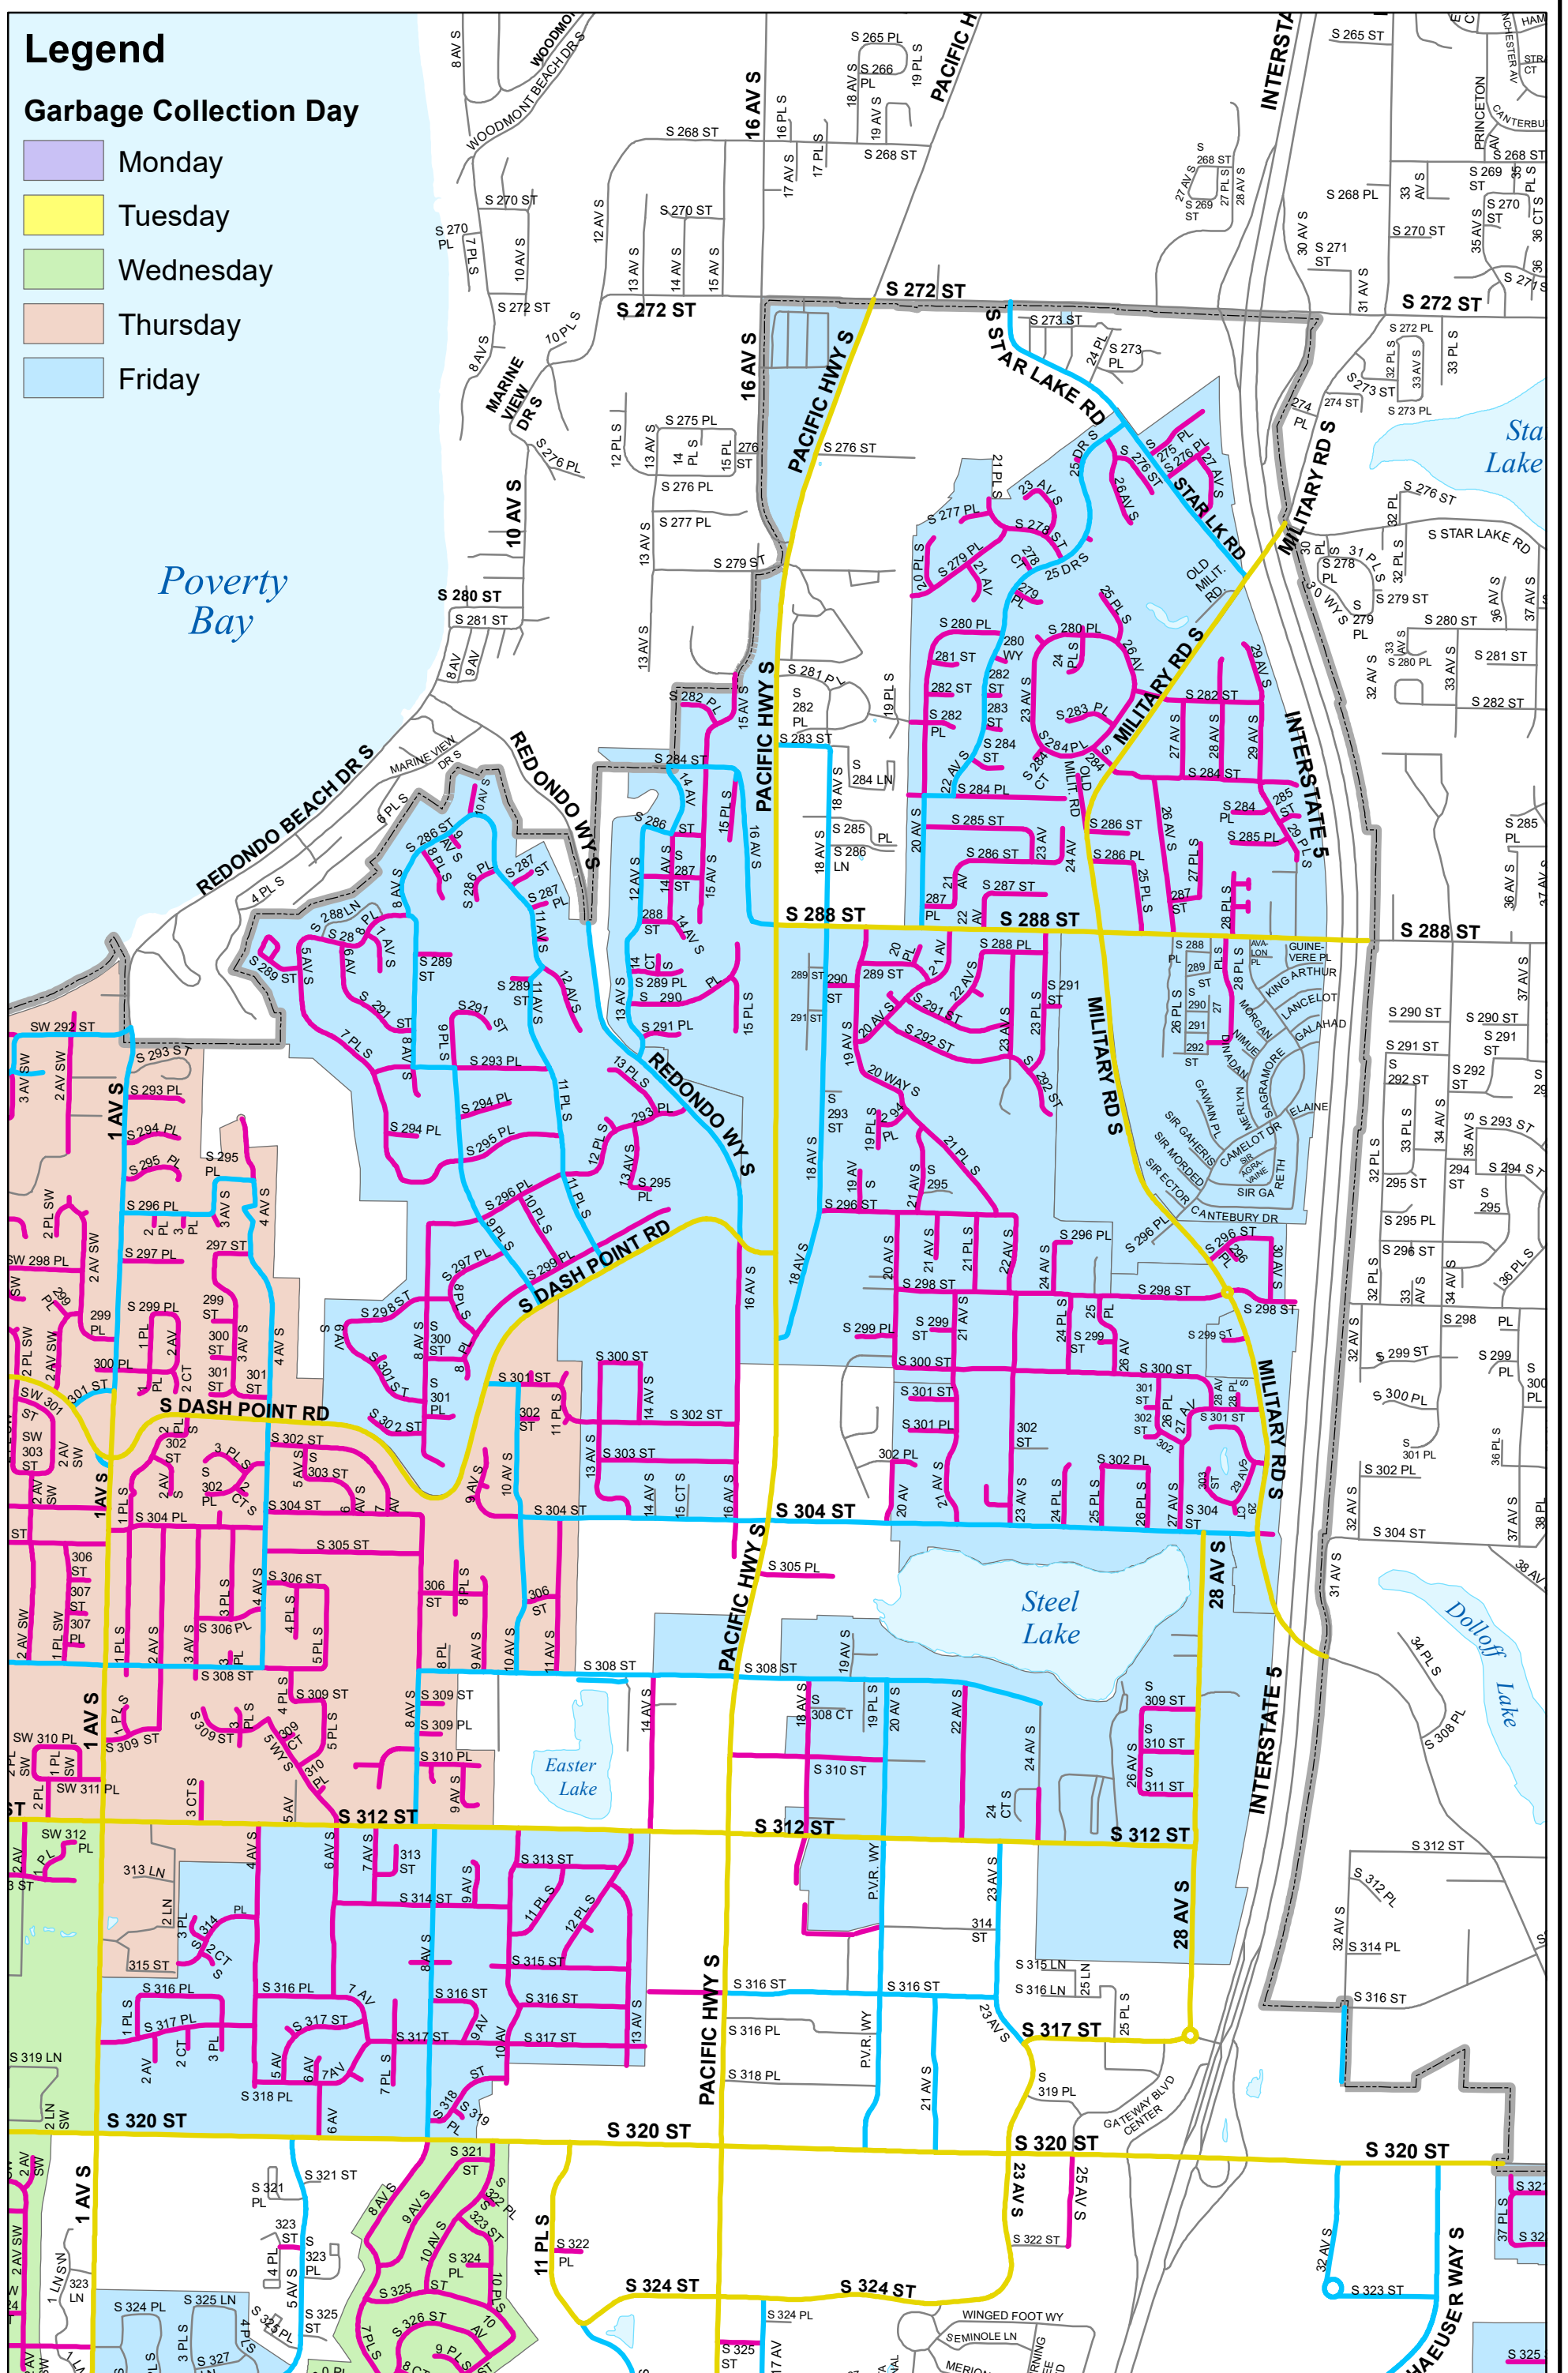

## Garbage Collection Day

- Monday
- Tuesday
- Wednesday
- Thursday
- Friday

# Street Sweeping Map - Section A

- Key:
- Arterial Streets
  - Collector Streets
  - Residential Streets
  - Other Streets
  - City Limits

# Street Sweeping Map - Section B

- Key:
- Arterial Streets
  - Collector Streets
  - Residential Streets
  - Other Streets
  - City Limits

**Legend**

**Garbage Collection Day**

- Monday
- Tuesday
- Wednesday
- Thursday
- Friday

### Legend

**Garbage Collection Day**

- Monday
- Tuesday
- Wednesday
- Thursday
- Friday