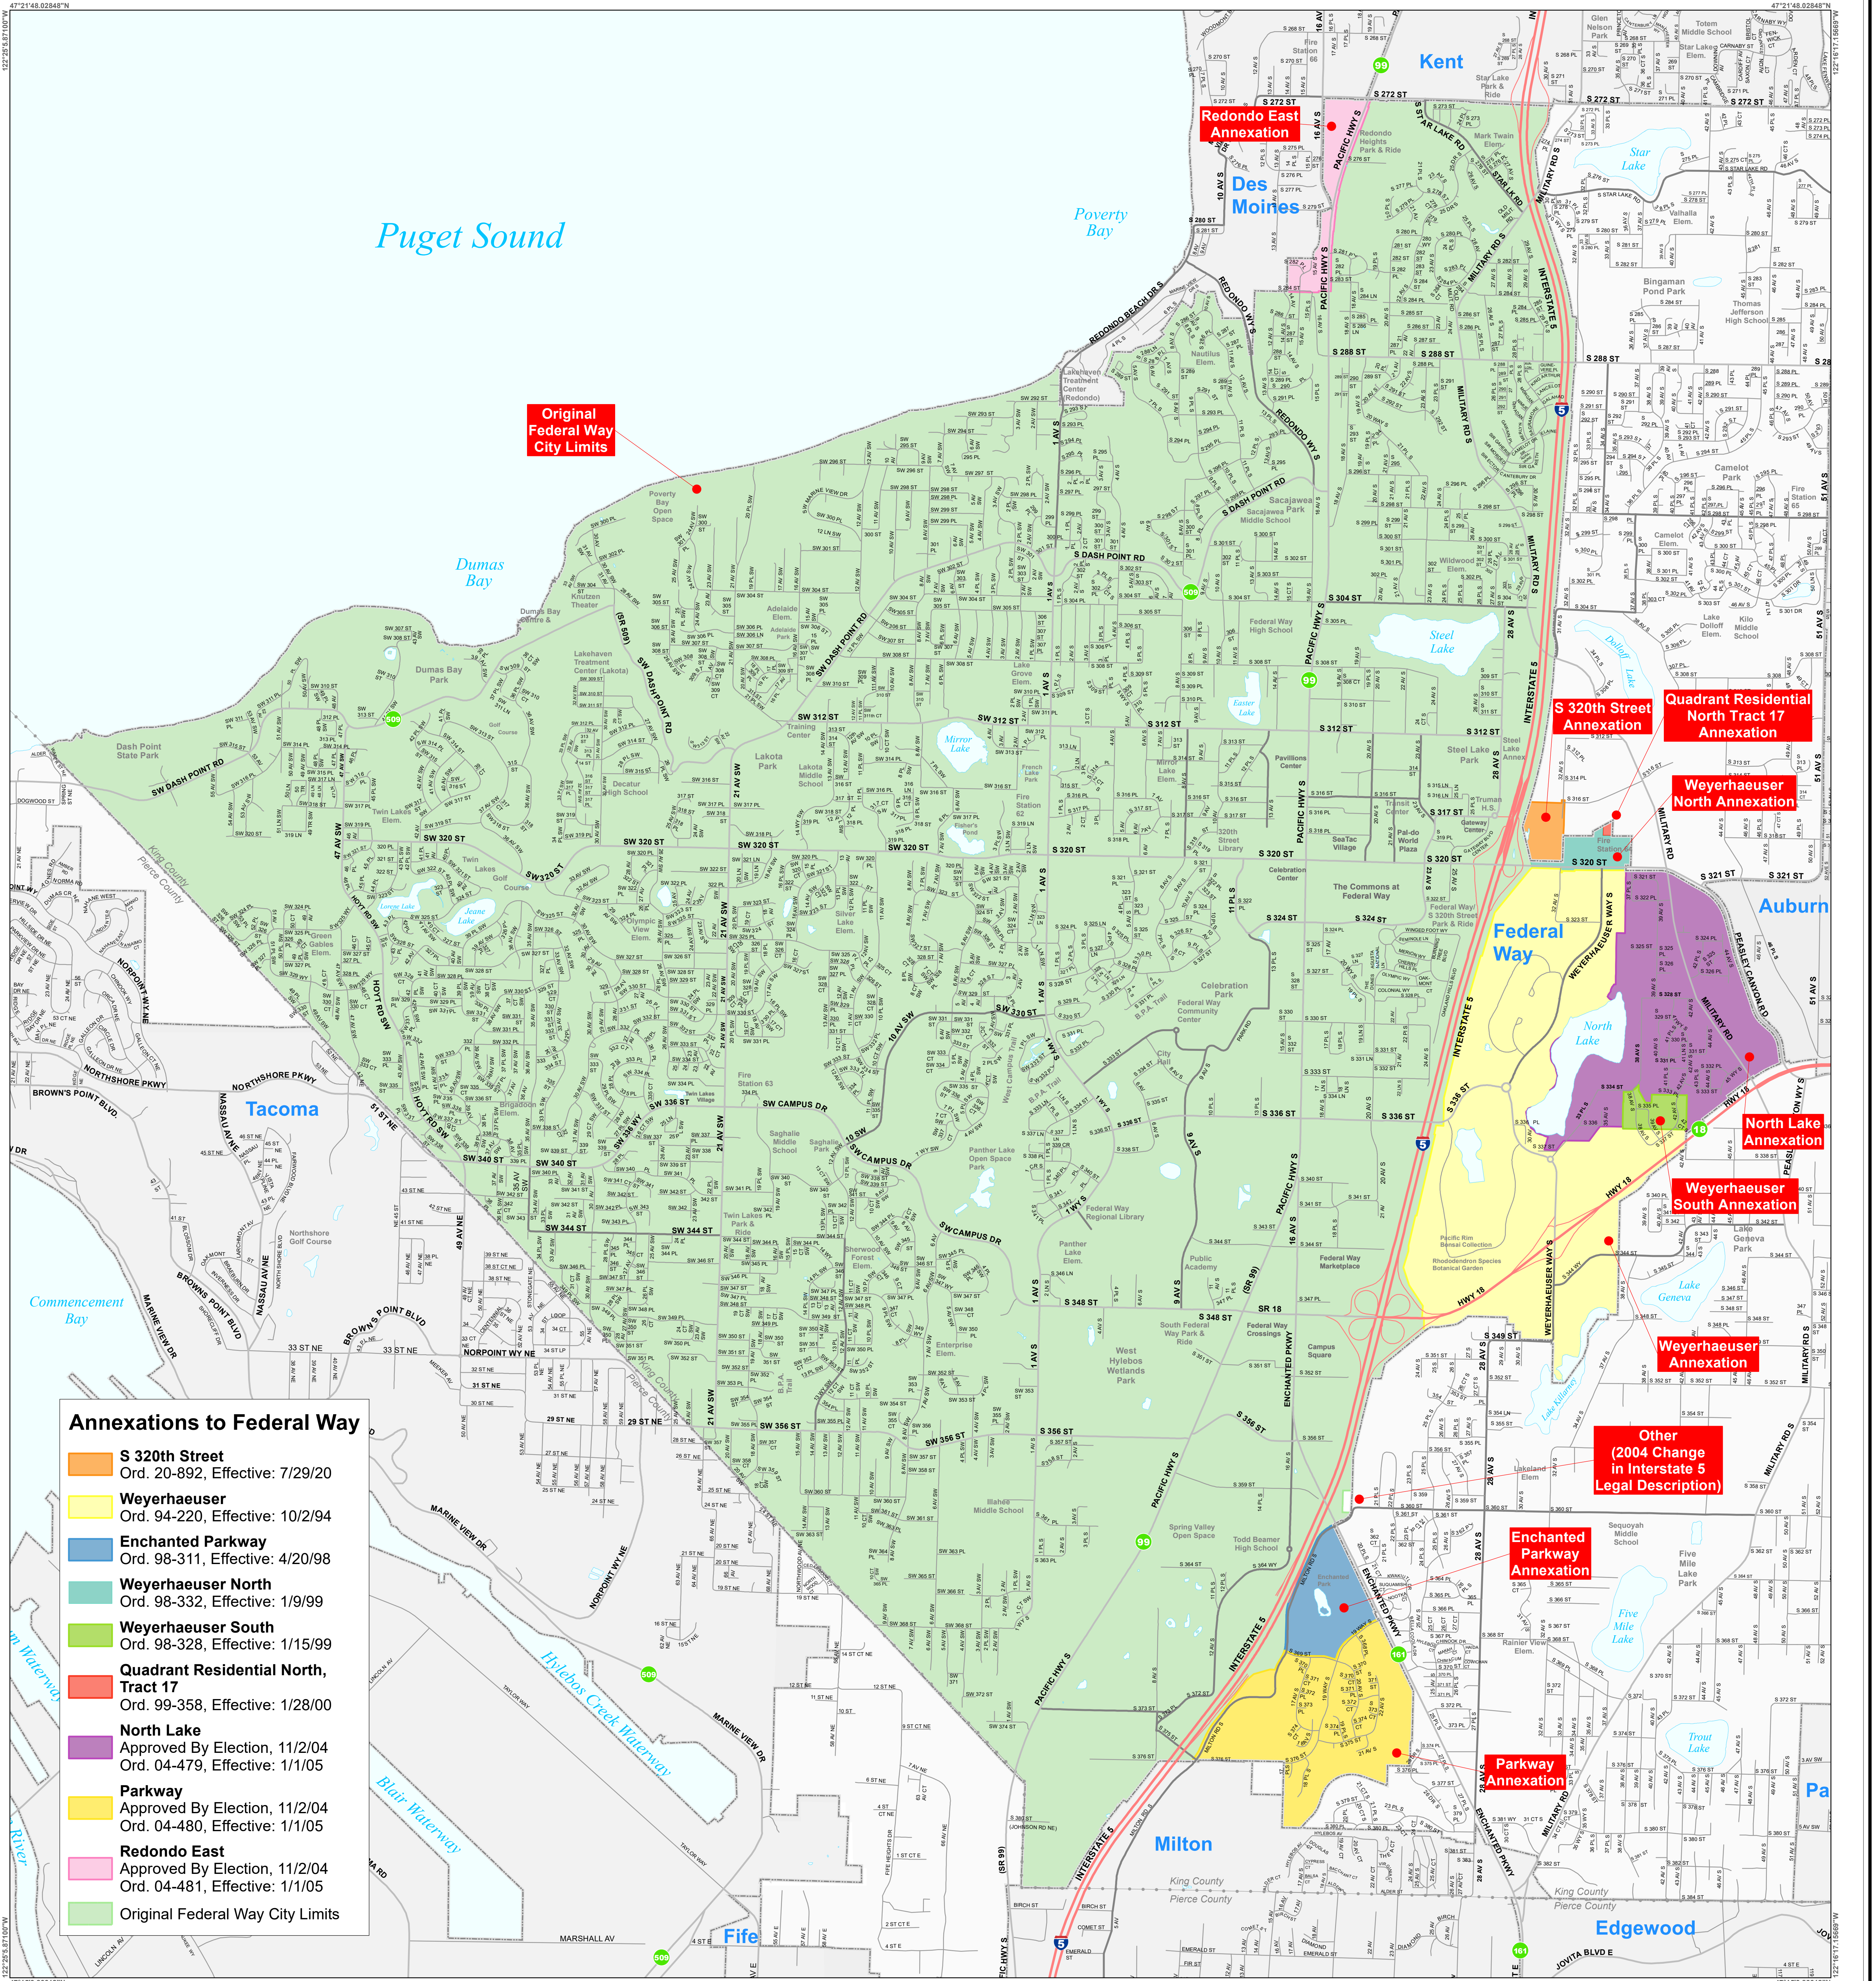

# City of Federal Way History of Annexations

Map Date: April 2022  
 City of Federal Way,  
 GIS Division  
 33325 8th Ave S  
 PO Box 9718  
 Federal Way, WA 98063-9718  
 (253) 835-7000  
 www.cityoffederalway.com

- Annexations to Federal Way**
- S 320th Street**  
Ord. 20-892, Effective: 7/29/20
  - Weyerhaeuser**  
Ord. 94-220, Effective: 10/2/94
  - Enchanted Parkway**  
Ord. 98-311, Effective: 4/20/98
  - Weyerhaeuser North**  
Ord. 98-332, Effective: 1/9/99
  - Weyerhaeuser South**  
Ord. 98-328, Effective: 1/15/99
  - Quadrant Residential North, Tract 17**  
Ord. 99-358, Effective: 1/28/00
  - North Lake**  
Approved By Election, 11/2/04  
Ord. 04-479, Effective: 1/1/05
  - Parkway**  
Approved By Election, 11/2/04  
Ord. 04-480, Effective: 1/1/05
  - Redondo East**  
Approved By Election, 11/2/04  
Ord. 04-481, Effective: 1/1/05
  - Original Federal Way City Limits**

Scale: 0 0.25 0.5 1 Miles

50 Acres

Vicinity Map