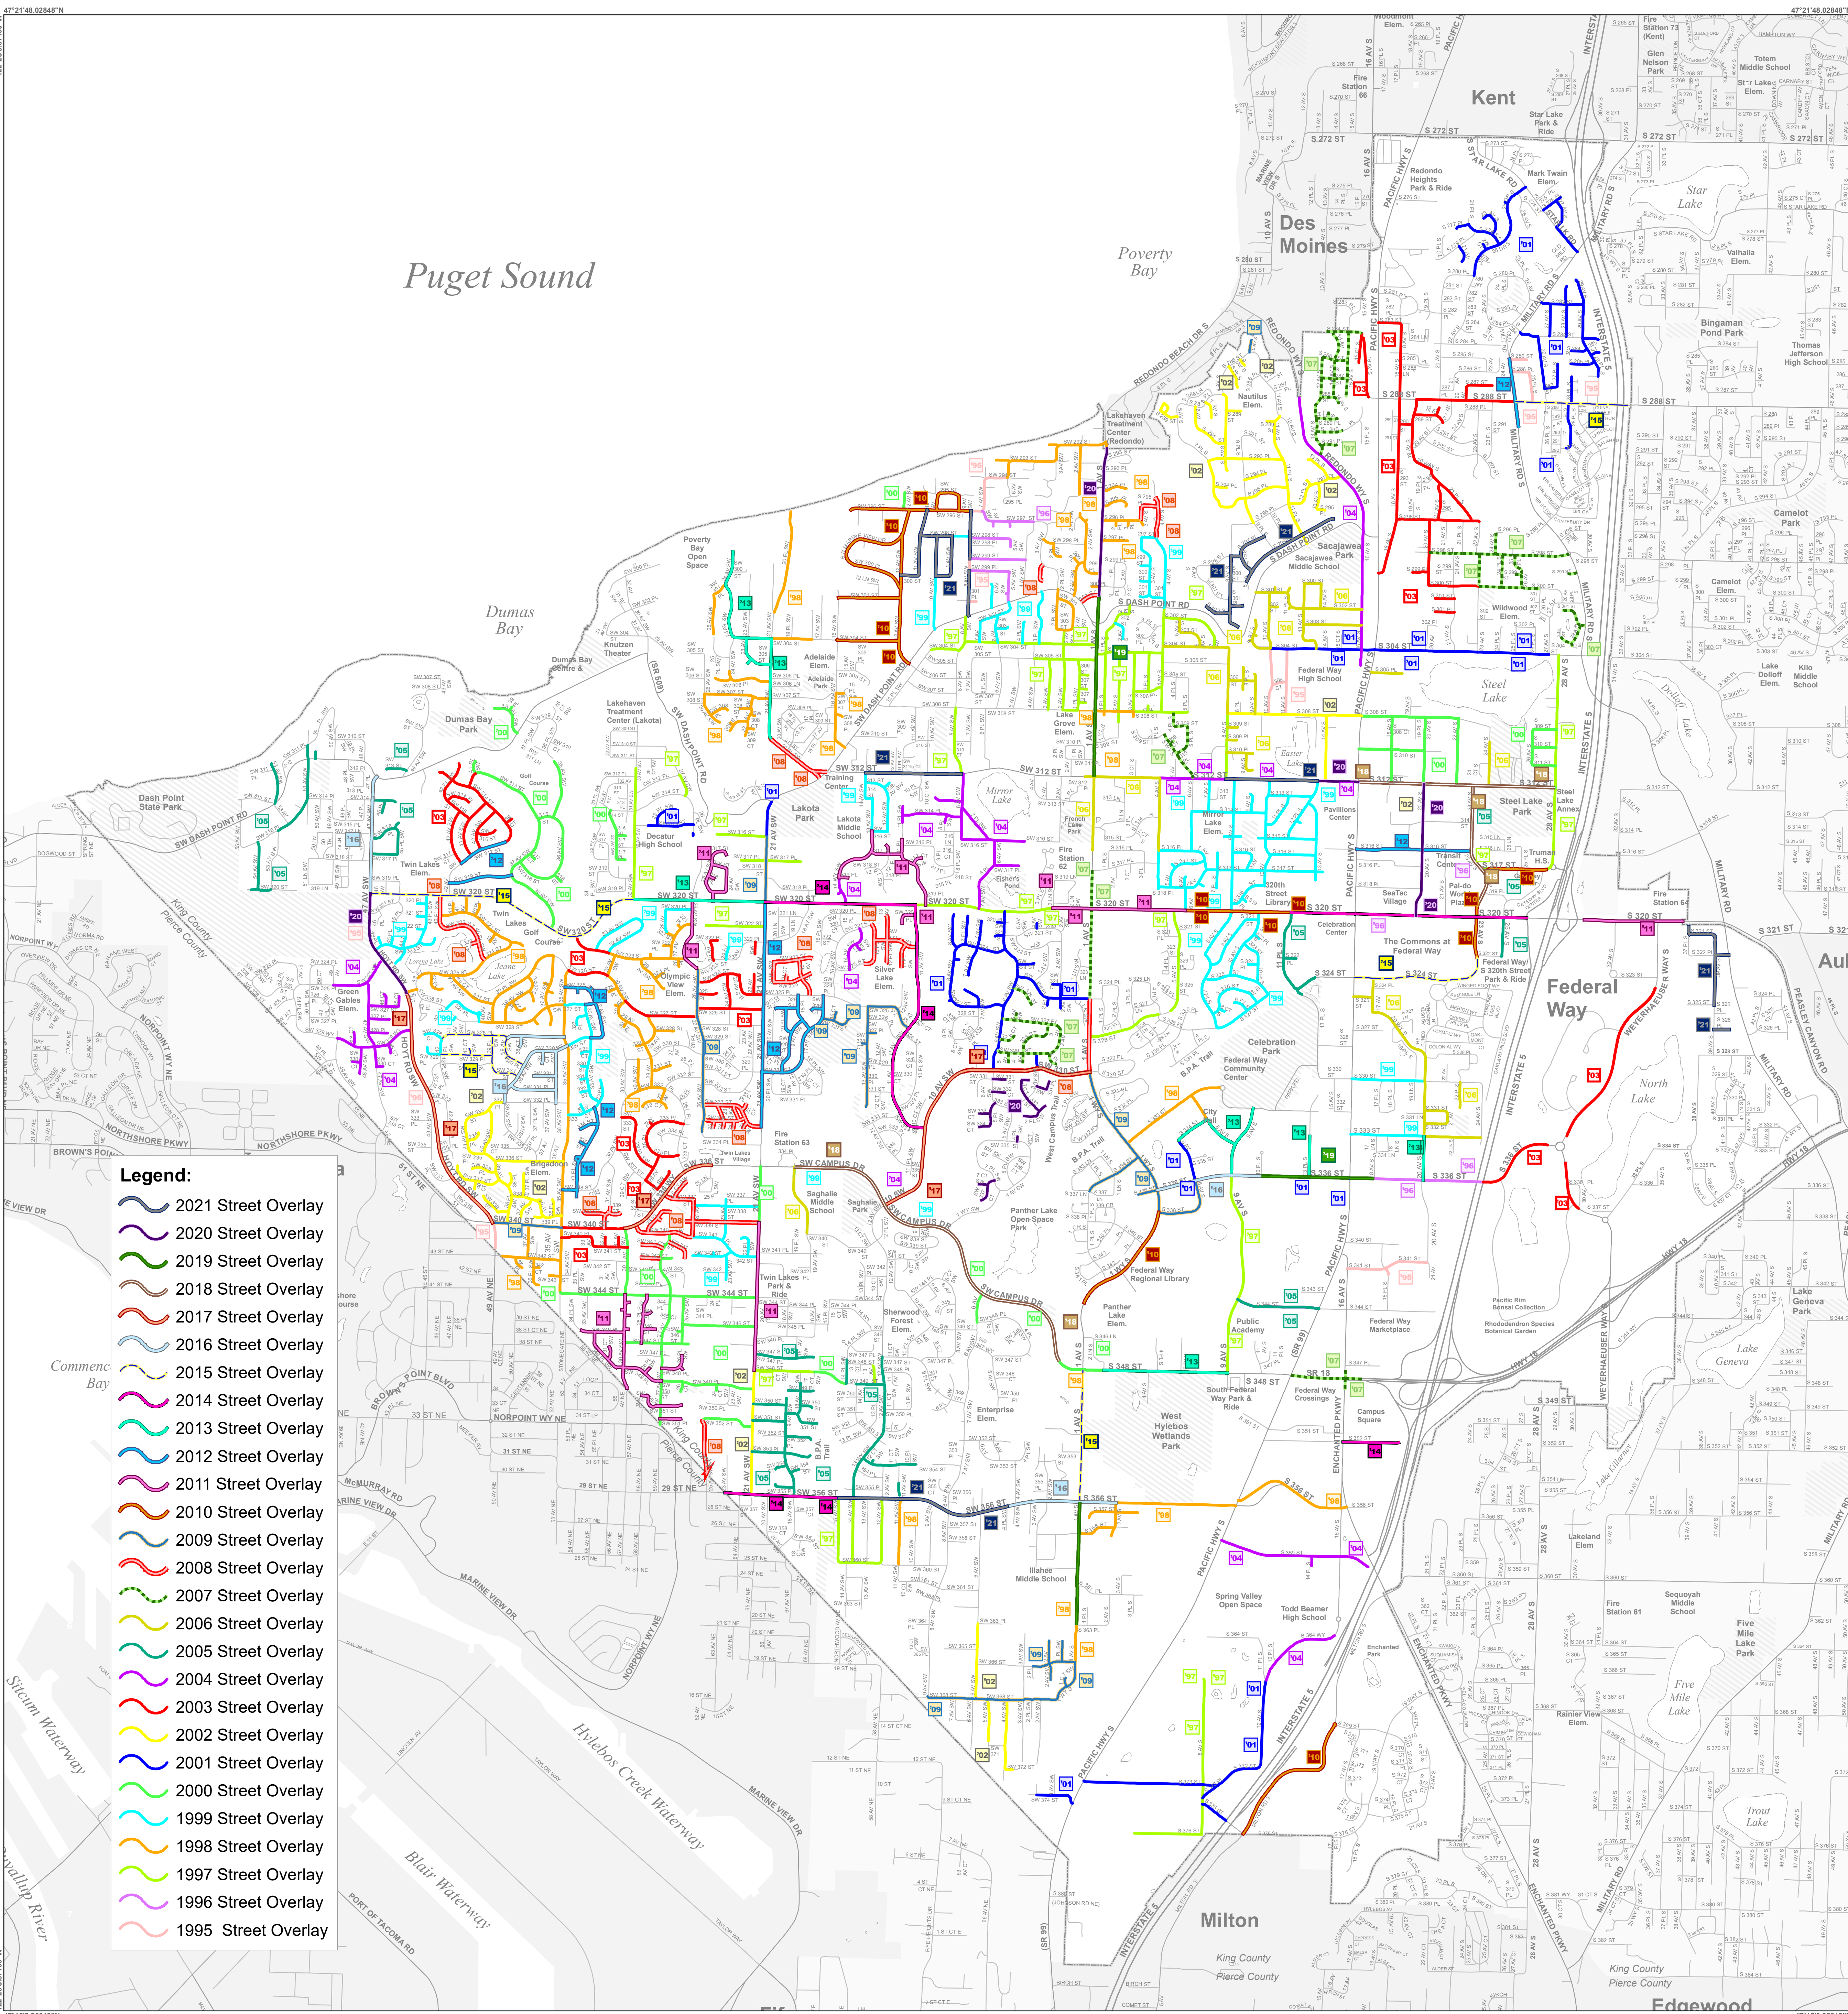

# City of Federal Way Street Overlay History

Map Date: October 2021  
 City of Federal Way,  
 GIS Division  
 3325 8th Ave S  
 Federal Way, WA 98003  
 (253) 835-7000  
 www.cityoffederalway.com

**Legend:**

- 2021 Street Overlay
- 2020 Street Overlay
- 2019 Street Overlay
- 2018 Street Overlay
- 2017 Street Overlay
- 2016 Street Overlay
- 2015 Street Overlay
- 2014 Street Overlay
- 2013 Street Overlay
- 2012 Street Overlay
- 2011 Street Overlay
- 2010 Street Overlay
- 2009 Street Overlay
- 2008 Street Overlay
- 2007 Street Overlay
- 2006 Street Overlay
- 2005 Street Overlay
- 2004 Street Overlay
- 2003 Street Overlay
- 2002 Street Overlay
- 2001 Street Overlay
- 2000 Street Overlay
- 1999 Street Overlay
- 1998 Street Overlay
- 1997 Street Overlay
- 1996 Street Overlay
- 1995 Street Overlay

Scale:

Vicinity Map

This map is accompanied by NO warranties, and is simply a graphic representation.